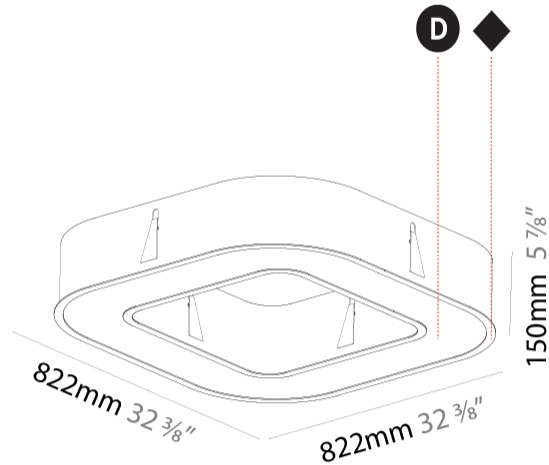

GENERAL

Series: Glorious
Subseries: Glorious Quantum
Brand: Prolicht
Division: Architectural
Mounting Type: Recessed
Mounting Location: Ceiling
Subcategory: Ambient

PHYSICAL

Shape: Square
Length (mm): 822
Length (in): 32 3/8
Width (mm): 822
Width (in): 32 3/8
Height (mm): 150
Height (in): 5 7/8
Min. Recessing Depth (mm): 160
Min. Recessing Depth (in): 6 5/16
Light Distribution: Direct
Weight (kg): 10.55
Weight (lbs): 23.21
Diffuser: PMMA - Opal or Micro-Prism
Fixture Finish: SSR / BKV / CWI / CRY / HAB / LAG / UFT / ITA / RUA / RUR / MIC / FTG / MYG / TWT / LOD / PUS / FRO / FUP / KIA / POP / BLS / SPG / MEY / GOH / GUM / CHC / COM / ABZ / JAG / OBR / MOS / ROR
Fixture Material: Aluminum

ELECTRICAL

Lamp Type: LED (Zhaga Standard)
Input Wattage (W): 40
Total Output Wattage (W): 32 / 25.6 (3500K)
Dimming: Non-Dimming / Phase Dimming (120Vac only) / 0-10V Dimming
Driver Included: Yes
Driver Location: Integrated
Driver Type: Constant Current - 120 / 277Vac
Driver Class: Class 2
Input Voltage (V): 120 - 277
Constant Current (MA): 350 / 800 (3500K)

LED

Color Temperature (°K): 3000 / 3500 / 4000
Max. Delivered Lumen (lm): 3690 / 3822 / 3900
CRI: >80 CRI
Efficiency (%): 65
Lamp Life (hrs): 50000

OPTICAL

RATINGS AND CERTIFICATIONS

Certified By: Certified for North American Standards
IP rating: IP20