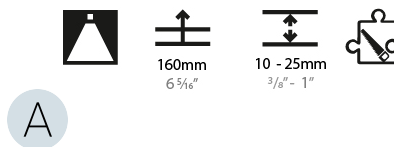

GENERAL

Series: Glorious
Subseries: Glorious Victory
Brand: Prolicht
Division: Architectural
Mounting Type: Recessed
Mounting Location: Ceiling
Subcategory: Ambient

PHYSICAL

Shape: Abstract
Length (mm): 1121
Length (in): 44 1/8
Width (mm): 1121
Width (in): 44 1/8
Height (mm): 150
Height (in): 5 7/8
Min. Recessing Depth (mm): 160
Min. Recessing Depth (in): 6 5/16
Light Distribution: Direct
Weight (kg): 13.609
Weight (lbs): 29.94
Diffuser: PMMA - Opal or Micro-Prism
Fixture Finish: SSR / BKV / CWI / CRY / HAB / LAG / UFT / ITA / RUA / RUR / MIC / FTG / MYG / TWT / LOD / PUS / FRO / FUP / KIA / POP / BLS / SPG / MEY / GOH / GUM / CHC / COM / ABZ / JAG / OBR / MOS / ROR
Fixture Material: Aluminum

ELECTRICAL

Lamp Type: LED (Zhaga Standard)
Input Wattage (W): 45
Total Output Wattage (W): 36 / 28.8 (3500K)
Dimming: Non-Dimming / Phase Dimming (120Vac only) / 0-10V Dimming
Driver Included: Yes
Driver Location: Integrated
Driver Type: Constant Current - 120 / 277Vac
Driver Class: Class 2
Input Voltage (V): 120 - 277
Constant Current (MA): 350 / 900 (3500K)

LED

Color Temperature (°K): 3000 / 3500 / 4000
Max. Delivered Lumen (lm): 4150 / 4302 / 4390
CRI: >80 CRI
Efficiency (%): 65
Lamp Life (hrs): 50000

OPTICAL

RATINGS AND CERTIFICATIONS

Certified By: Certified for North American Standards
IP rating: IP20